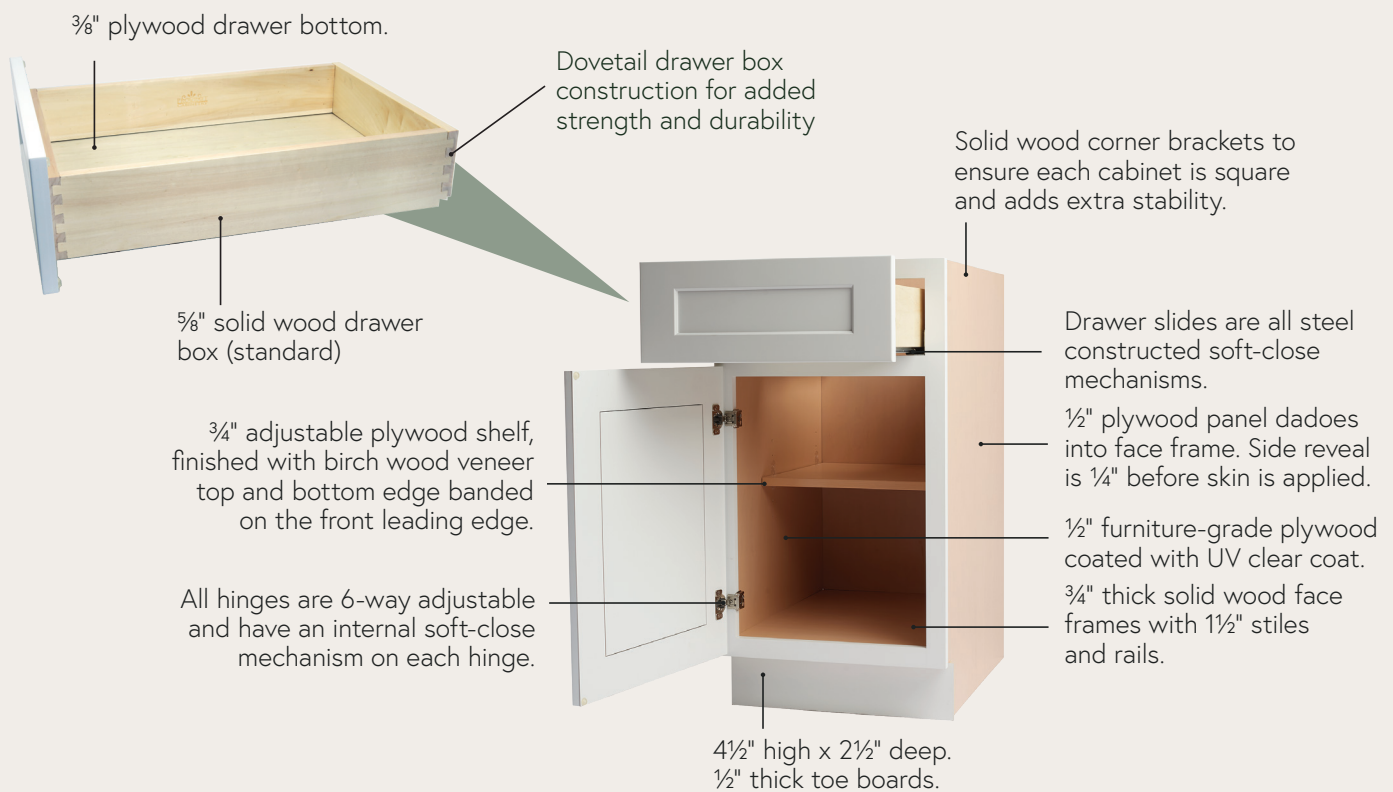

Introducing the ProCraft Series

GORGEOUS, HIGH-QUALITY CABINETS. CRAFTED AND VALUE PRICED FOR YOUR PROJECT.

At ProCraft Cabinetry, we know that quality cabinets shouldn't cost a small fortune. That's why we've created a wide range of beautiful, affordable cabinet door styles that any interior designer would be proud to show off.

The clean lines and timeless styling of our ProCraft Series framed cabinets, every piece of cabinetry we create is lovingly crafted to take living spaces to the next level.

FAST TURNAROUND TIMES

AMPLE AVAILABILITY FROM LOCATIONS ACROSS THE U.S.

GREAT QUALITY FOR AN EVEN BETTER PRICE

FIVE-YEAR WARRANTY

Quality products, built to last.

Expert cabinetmakers assemble our products with state-of-the-art equipment in each of our strategically placed distribution centers located throughout the United States.

Colors are subject to availability and current product offerings. Product color in images may vary from product. Please visit your ProCraft Dealer to confirm color prior to purchase.

To learn more about our ProCraft Series, visit procraftcabinetry.com