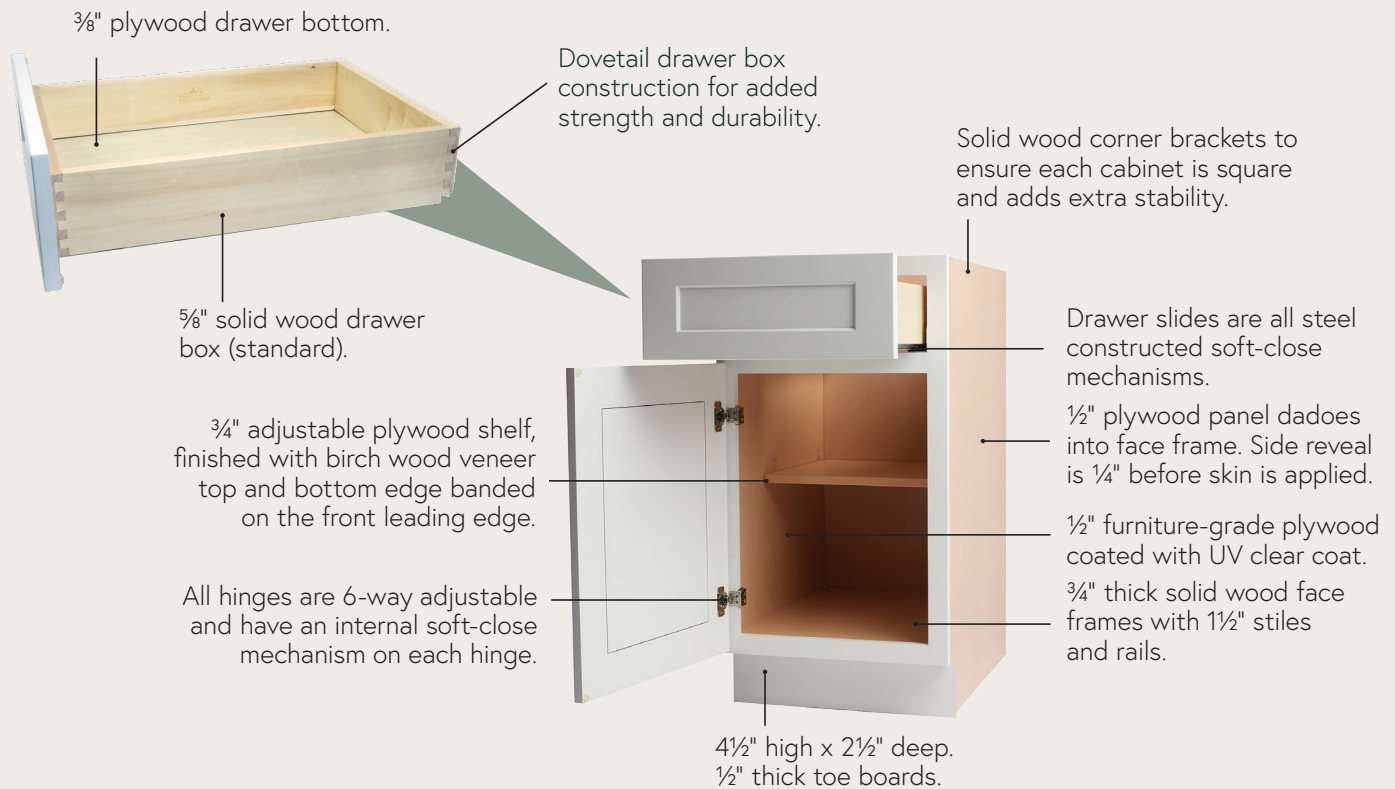

Introducing the ProCraft Series

GORGEOUS, HIGH-QUALITY CABINETS. CRAFTED AND VALUE PRICED FOR YOUR PROJECT.

At ProCraft Cabinetry, we know that quality cabinets shouldn't cost a small fortune. That's why we've created a wide range of beautiful, affordable cabinet door styles that any interior designer would be proud to show off.

The clean lines and timeless styling of our ProCraft Series framed cabinets, every piece of cabinetry we create is lovingly crafted to take living spaces to the next level.

FAST TURNAROUND TIMES

AMPLE AVAILABILITY FROM LOCATIONS ACROSS THE U.S.

GREAT QUALITY FOR AN EVEN BETTER PRICE

FIVE-YEAR WARRANTY

Quality products, built to last.

Expert cabinetmakers assemble our products with state-of-the-art equipment in each of our strategically placed distribution centers located throughout the United States.

Colors are subject to availability and current product offerings. Product color in images may vary from product. Please visit your ProCraft Dealer to confirm color prior to purchase.

To learn more about our ProCraft Series, visit procraftcabinetry.com